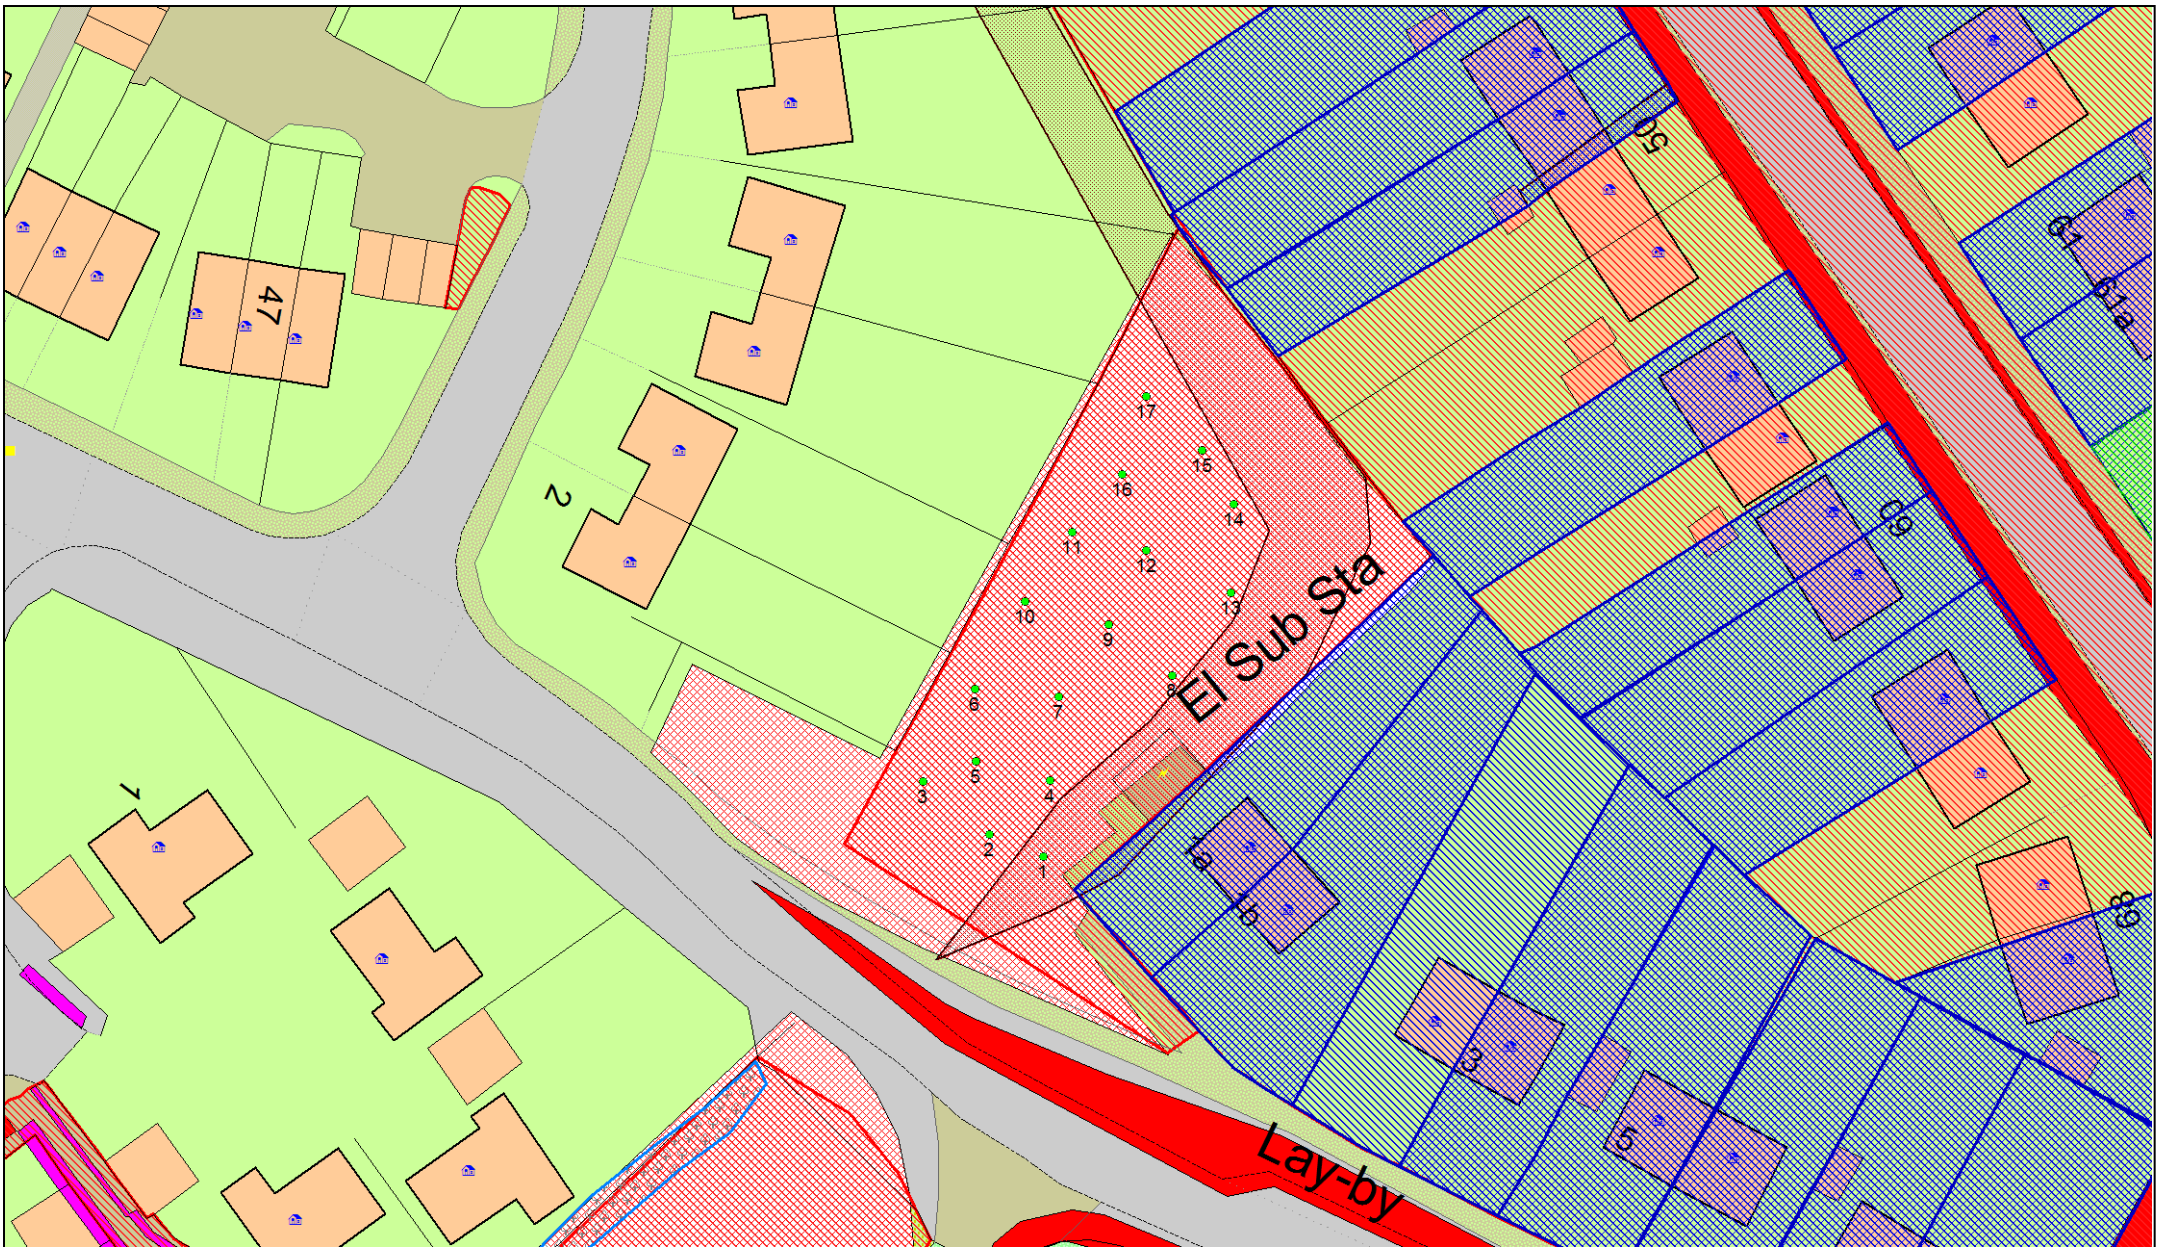

Repton**Pinfold Lane Memorial Trees (proposed)**

Tree Seq	Species	Site	Conditions
1	Liquidambar Styr Slender Silhouette	Pinfold Lane Memorial Trees (proposed)	Tree planting location
2	Malus Rudolph	Pinfold Lane Memorial Trees (proposed)	Tree planting location
3	Prunus Accolade	Pinfold Lane Memorial Trees (proposed)	Tree planting location
4	Betula albosinensis 'Fascination'	Pinfold Lane Memorial Trees (proposed)	Tree planting location
5	Juglans regia	Pinfold Lane Memorial Trees (proposed)	Tree planting location
6	Liquidambar Styr Slender Silhouette	Pinfold Lane Memorial Trees (proposed)	Tree planting location
7	Acer griseum	Pinfold Lane Memorial Trees (proposed)	Tree planting location
8	Sorbus aucuparia	Pinfold Lane Memorial Trees (proposed)	Tree planting location
9	Betula pendula	Pinfold Lane Memorial Trees (proposed)	Tree planting location
10	Prunus 'Tai-Haku'	Pinfold Lane Memorial Trees (proposed)	Tree planting location
11	Quercus robur 'Regal Prince'	Pinfold Lane Memorial Trees (proposed)	Tree planting location
12	Liquidambar styraciflua	Pinfold Lane Memorial Trees (proposed)	Tree planting location
13	Carpinus betulus	Pinfold Lane Memorial Trees (proposed)	Tree planting location
14	Crataegus monogyna	Pinfold Lane Memorial Trees (proposed)	Tree planting location
15	Malus Rudolph	Pinfold Lane Memorial Trees (proposed)	Tree planting location
16	Acer rubrum	Pinfold Lane Memorial Trees (proposed)	Tree planting location
17	Alnus cordata	Pinfold Lane Memorial Trees (proposed)	Tree planting location

Sub-total: 17 trees

Repton ...(contd)..

Total: 17 trees

Notes:-

Overall total: 17 trees -

Pinfold Lane Memorial Trees (proposed) (- Tree Planting

Repton - Pinfold Lane Memorial Trees (proposed)

Map produced by South Derbyshire District Council Crown Copyright. All rights reserved LA100019461.2011.

Scale Unknown

Date 04/11/2019